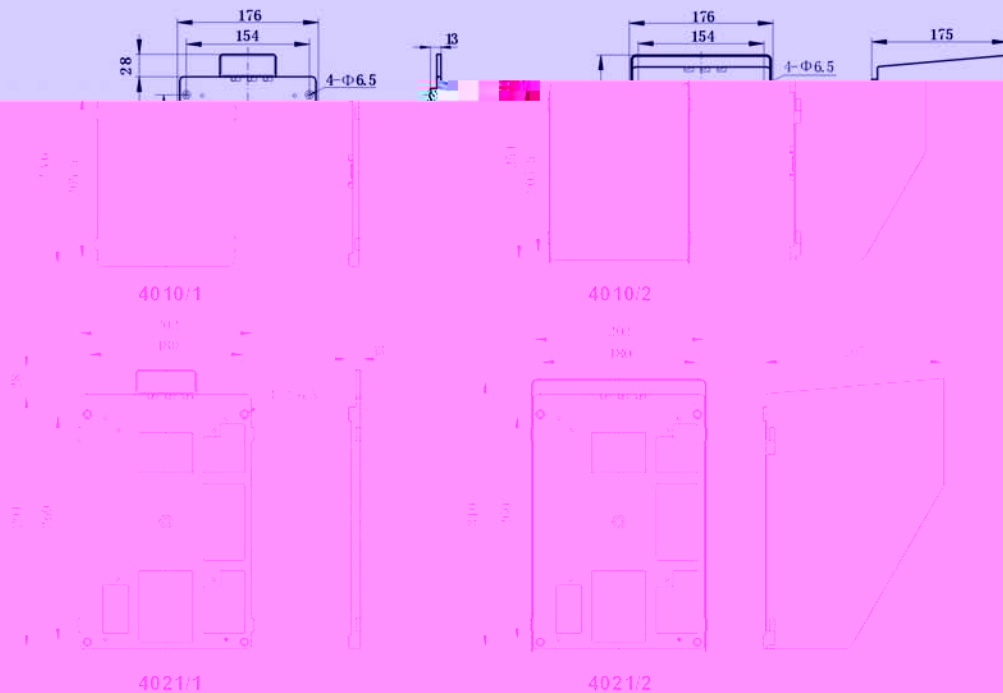

## ● 附件：墙壁、立式、管道式塑料安装板和防雨罩

Accessories: Pendant, vertical and pipe type plastic mounting bracket and rain-proof cover

图样 Illustration	描述 Description	订购号 Order No.
 墙壁安装方式 Pendant type mounting way	用于 M0242 / 1、2 全塑三防控制箱(操作柱) For M0242/1、2 Full plastic weather-proof, control box (operation post)	<b>4010/1</b>
	用于 M0242 / 3 全塑三防控制箱(操作柱) For M0242/3 Full plastic weather-proof, control box (operation post)	<b>4021/1</b>
 墙壁式和立式带不锈钢防雨罩 Pendant type and vertical type with stainless steel rain-proof cover	用于 M0242 / 1、2 全塑三防控制箱(操作柱) For M0242/1、2 Full plastic weather-proof, control box (operation post)	<b>4010/2</b>
	用于 M0242 / 3 全塑三防控制箱(操作柱) For M0242/3 Full plastic weather-proof, control box (operation post)	<b>4021/2</b>

## ● 附件：接地螺丝 Accessories: Earthing screw

图样 Illustration	描述 Description	订购号 Order No.
	 接地螺丝 Earthing screw	<b>4036/6</b>

## ● 外形尺寸 Outline dimensions:

**外形尺寸 Outline dimensions:**
**立式安装 Vertical type mounting**

**壁式安装 Pendant type mounting**

操作头 Operation head		L (mm)
橡胶按钮	Rubber sheath button	15.5
橡胶双按钮	Rubber sheath double button	15.5
急停自锁按钮	Emergency self-locking button	40.5
黑色蘑菇头按钮	Black mushroom head button	40.5
开关操作头	Switch of operation head	31
信号灯	Signal lamp	23.5
电位器整定操作头	Operation head of potentiometer setting	21
EXM 表框	EXM Calotte	12
信号灯带按钮	Signal lamp with button	17.5
带钥匙红色蘑菇头按钮	Red mushroom button with key	28
带钥匙按钮	Button with key	24