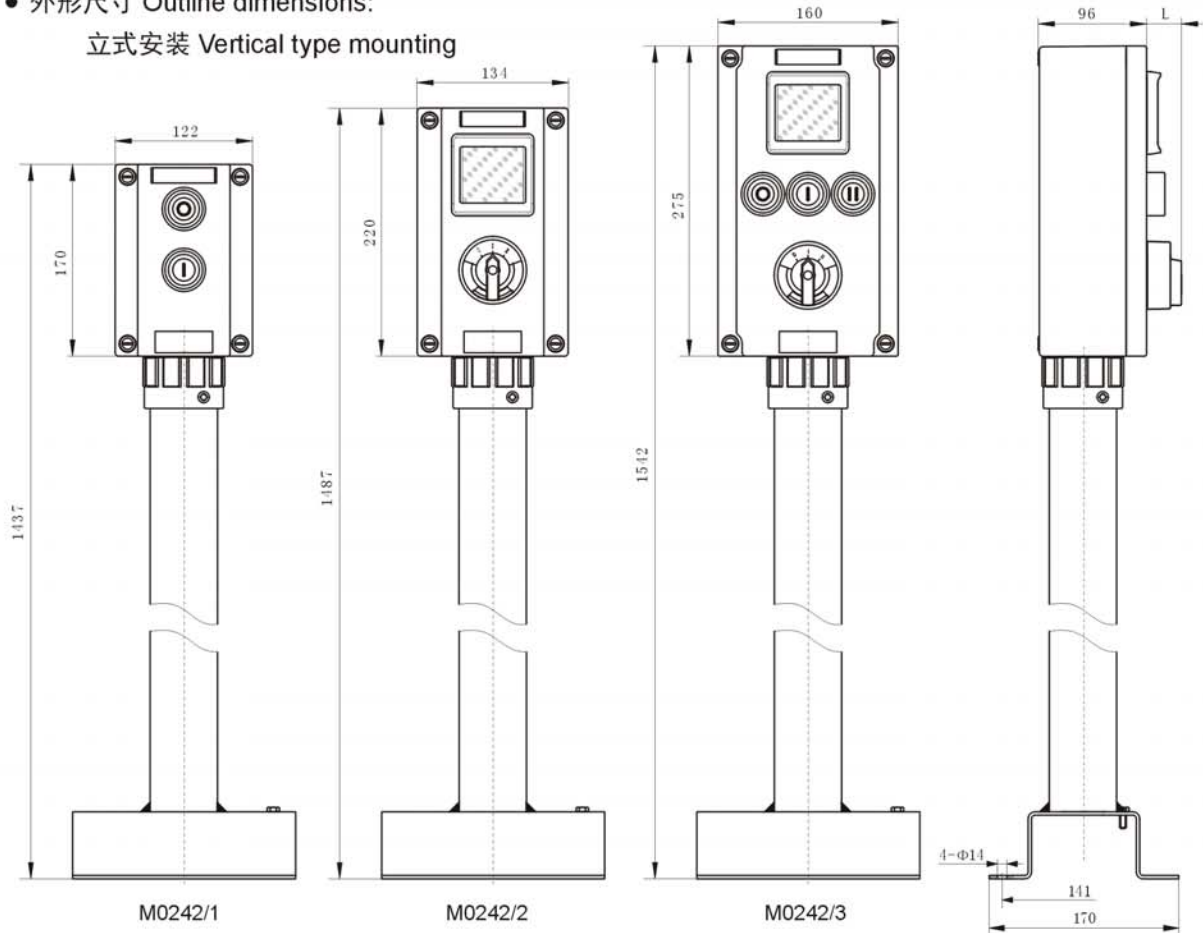

## ● 附件：墙壁、立式、管道式塑料安装板和防雨罩

Accessories: Pendant, vertical and pipe type plastic mounting bracket and rain-proof cover

图样 Illustration	描述 Description	订购号 Order No.
 墙壁安装方式 Pendant type mounting way	用于 M0242 / 1、2 全塑三防控制箱(操作柱) For M0242/1、2 Full plastic weather-proof, control box (operation post)	<b>4010/1</b>
	用于 M0242 / 3 全塑三防控制箱(操作柱) For M0242/3 Full plastic weather-proof, control box (operation post)	<b>4021/1</b>
 墙壁式和立式带不锈钢防雨罩 Pendant type and vertical type with stainless steel rain-proof cover	用于 M0242 / 1、2 全塑三防控制箱(操作柱) For M0242/1、2 Full plastic weather-proof, control box (operation post)	<b>4010/2</b>
	用于 M0242 / 3 全塑三防控制箱(操作柱) For M0242/3 Full plastic weather-proof, control box (operation post)	<b>4021/2</b>

## ● 附件：接地螺丝 Accessories: Earthing screw

图样 Illustration	描述 Description	订购号 Order No.
	 接地螺丝 Earthing screw	<b>4036/6</b>

## ● 外形尺寸 Outline dimensions:

**外形尺寸 Outline dimensions:**
**立式安装 Vertical type mounting**

**壁式安装 Pendant type mounting**

操作头 Operation head		L (mm)
橡胶按钮	Rubber sheath button	15.5
橡胶双按钮	Rubber sheath double button	15.5
急停自锁按钮	Emergency self-locking button	40.5
黑色蘑菇头按钮	Black mushroom head button	40.5
开关操作头	Switch of operation head	31
信号灯	Signal lamp	23.5
电位器整定操作头	Operation head of potentiometer setting	21
EXM 表框	EXM Calotte	12
信号灯带按钮	Signal lamp with button	17.5
带钥匙红色蘑菇头按钮	Red mushroom button with key	28
带钥匙按钮	Button with key	24