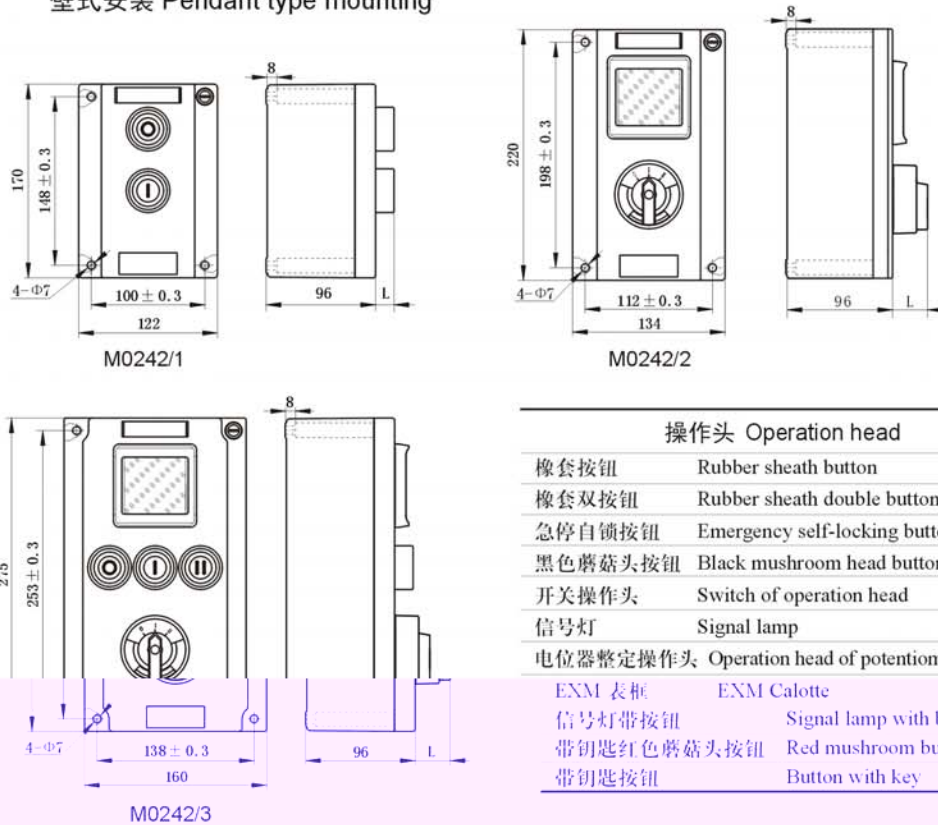

## ● 附件：墙壁、立式、管道式塑料安装板和防雨罩

Accessories: Pendant, vertical and pipe type plastic mounting bracket and rain-proof cover

图样 Illustration	描述 Description	订购号 Order No.
 墙壁安装方式 Pendant type mounting way	用于 M0242 / 1、2 全塑三防控制箱(操作柱) For M0242/1、2 Full plastic weather-proof, control box (operation post)	<b>4010/1</b>
	用于 M0242 / 3 全塑三防控制箱(操作柱) For M0242/3 Full plastic weather-proof, control box (operation post)	<b>4021/1</b>
 墙壁式和立式带不锈钢防雨罩 Pendant type and vertical type with stainless steel rain-proof cover	用于 M0242 / 1、2 全塑三防控制箱(操作柱) For M0242/1、2 Full plastic weather-proof, control box (operation post)	<b>4010/2</b>
	用于 M0242 / 3 全塑三防控制箱(操作柱) For M0242/3 Full plastic weather-proof, control box (operation post)	<b>4021/2</b>

## ● 附件：接地螺丝 Accessories: Earthing screw

图样 Illustration	描述 Description	订购号 Order No.
	 接地螺丝 Earthing screw	<b>4036/6</b>

## ● 外形尺寸 Outline dimensions:

**外形尺寸 Outline dimensions:**
**立式安装 Vertical type mounting**

**壁式安装 Pendant type mounting**

操作头 Operation head		L (mm)
橡胶按钮	Rubber sheath button	15.5
橡胶双按钮	Rubber sheath double button	15.5
急停自锁按钮	Emergency self-locking button	40.5
黑色蘑菇头按钮	Black mushroom head button	40.5
开关操作头	Switch of operation head	31
信号灯	Signal lamp	23.5
电位器整定操作头	Operation head of potentiometer setting	21
EXM 表框	EXM Calotte	12
信号灯带按钮	Signal lamp with button	17.5
带钥匙红色蘑菇头按钮	Red mushroom button with key	28
带钥匙按钮	Button with key	24