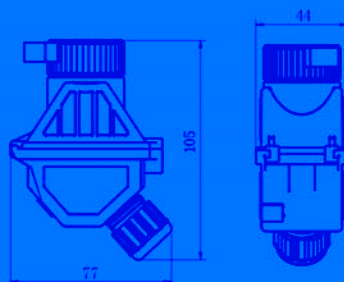

• 外形尺寸 Outline dimensions:

P1 橡胶按钮操作头
P1 Operation head of rubber sheath button

P2 橡胶双按钮操作头
P2 Operation head of rubber sheath double button

CZ0201 面板式安装防爆开关模块
CZ0201 Explosion-proof switch module for panel mounting

• 订购规格 Order specifications:

图样 Illustration	操作头 Operation head	按钮触点 Button contacts	订购号 Order No.
	P3 急停自锁按钮 P3 Emergency self-locking button	1NC/1NO	CZ0201-P3 90
		2NC	CZ0201-P3 91
		2NO	CZ0201-P3 92
	P4 黑色蘑菇头按钮 P4 Black mushroom head button	1NC/1NO	CZ0201-P4 90□□
		2NC	CZ0201-P4 91□□
		2NO	CZ0201-P4 92□□
	Y0 带钥匙红色蘑菇头按钮 Y0 Red mushroom button with key	1NC/1NO	CZ0201-Y0 90
		2NC	CZ0201-Y0 91
		2NO	CZ0201-Y0 92
	Y1 带钥匙按钮 Y1 Button with key	1NC/1NO	CZ0201-Y1 90
		2NC	CZ0201-Y1 91
		2NO	CZ0201-Y1 92

A

• 外形尺寸 Outline dimensions:

P3 急停自锁按钮操作头
P3 Operation head of emergency self-locking button

P4 黑色蘑菇头按钮操作头
P4 Operation head of black mushroom head button

Y0 带钥匙红色蘑菇头按钮操作头
Y0 Operation head of red mushroom button with key

Y1 带钥匙按钮操作头
Y1 Operation head of button with key

• 安装间距 Mounting pitches:

CZ0201 面板式安装防爆开关模块
CZ0201 Explosion-proof switch module for panel mounting

• 面板式安装外形尺寸

The outline dimensions for panel mounting