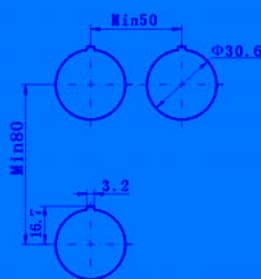

• 外形尺寸 Outline dimensions:

P1 橡胶按钮操作头
P1 Operation head of rubber sheath button

P2 橡胶双按钮操作头
P2 Operation head of rubber sheath double button

CZ0201 面板式安装防爆开关模块
CZ0201 Explosion-proof switch module for panel mounting

• 订购规格 Order specifications:

图样 Illustration	操作头 Operation head	按钮触点 Button contacts	订购号 Order No.
	P3 急停自锁按钮 P3 Emergency self-locking button	1NC/1NO	CZ0201-P3 90
		2NC	CZ0201-P3 91
		2NO	CZ0201-P3 92
	P4 黑色蘑菇头按钮 P4 Black mushroom head button	1NC/1NO	CZ0201-P4 90□□
		2NC	CZ0201-P4 91□□
		2NO	CZ0201-P4 92□□
	Y0 带钥匙红色蘑菇头按钮 Y0 Red mushroom button with key	1NC/1NO	CZ0201-Y0 90
		2NC	CZ0201-Y0 91
		2NO	CZ0201-Y0 92
	Y1 带钥匙按钮 Y1 Button with key	1NC/1NO	CZ0201-Y1 90
		2NC	CZ0201-Y1 91
		2NO	CZ0201-Y1 92

A

• 外形尺寸 Outline dimensions:

P3 急停自锁按钮操作头
P3 Operation head of emergency self-locking button

P4 黑色蘑菇头按钮操作头
P4 Operation head of black mushroom head button

Y0 带钥匙红色蘑菇头按钮操作头
Y0 Operation head of red mushroom button with key

Y1 带钥匙按钮操作头
Y1 Operation head of button with key

• 安装间距 Mounting pitches:

CZ0201 面板式安装防爆开关模块
CZ0201 Explosion-proof switch module for panel mounting

• 面板式安装外形尺寸

The outline dimensions for panel mounting