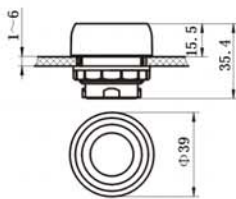

• 订购规格 Order specifications:

图样 Illustration	操作头 Operation head	按钮触点 Button contact	订购号 Order No.
	P1 橡胶按钮 P1 Rubber sheath button	 INC/INO	CZ0201-P1 90 □□
		 2NC	CZ0201-P1 91 □□
		 2NO	CZ0201-P1 92 □□
	P2 橡胶双按钮 P2 Rubber sheath double button	 INC/INO	CZ0201-P2 90 □□ / □□
		 2NC	CZ0201-P2 91 □□ / □□
		 2NO	CZ0201-P2 92 □□ / □□

• 外形尺寸 Outline dimensions:

P1 橡胶按钮操作头
P1 Operation head of rubber sheath button

P2 橡胶双按钮操作头
P2 Operation head of rubber sheath double button

CZ0201 面板式安装防爆开关模块
CZ0201 Explosion-proof switch module for panel mounting

A

• 外形尺寸 Outline dimensions:

P3 急停自锁按钮操作头
P3 Operation head of emergency self-locking button

P4 黑色蘑菇头按钮操作头
P4 Operation head of black mushroom head button

Y0 带钥匙红色蘑菇头按钮操作头
Y0 Operation head of red mushroom button with key

Y1 带钥匙按钮操作头
Y1 Operation head of button with key

• 安装间距 Mounting pitches:

CZ0201 面板式安装防爆开关模块
CZ0201 Explosion-proof switch module for panel mounting

• 面板式安装外形尺寸

The outline dimensions for panel mounting