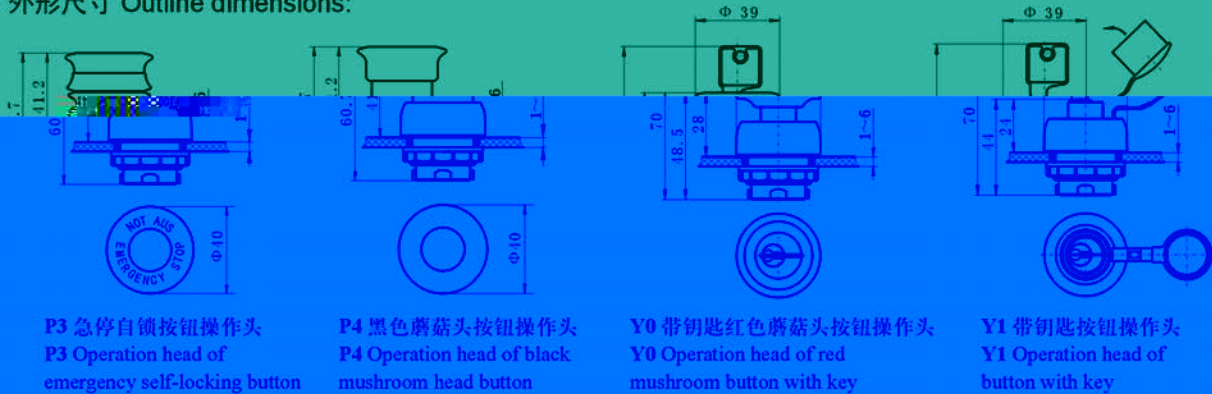

• 外形尺寸 Outline dimensions:

P1 橡胶按钮操作头
P1 Operation head of rubber sheath button

P2 橡胶双按钮操作头
P2 Operation head of rubber sheath double button

CZ0201 面板式安装防爆开关模块
CZ0201 Explosion-proof switch module for panel mounting

• 订购规格 Order specifications:

图样 Illustration	操作头 Operation head	按钮触点 Button contacts	订购号 Order No.
	P3 急停自锁按钮 P3 Emergency self-locking button	1NC/1NO	CZ0201-P3 90
		2NC	CZ0201-P3 91
		2NO	CZ0201-P3 92
	P4 黑色蘑菇头按钮 P4 Black mushroom head button	1NC/1NO	CZ0201-P4 90□□
		2NC	CZ0201-P4 91□□
		2NO	CZ0201-P4 92□□
	Y0 带钥匙红色蘑菇头按钮 Y0 Red mushroom button with key	1NC/1NO	CZ0201-Y0 90
		2NC	CZ0201-Y0 91
		2NO	CZ0201-Y0 92
	Y1 带钥匙按钮 Y1 Button with key	1NC/1NO	CZ0201-Y1 90
		2NC	CZ0201-Y1 91
		2NO	CZ0201-Y1 92

A

• 外形尺寸 Outline dimensions:

P3 急停自锁按钮操作头
P3 Operation head of emergency self-locking button

P4 黑色蘑菇头按钮操作头
P4 Operation head of black mushroom head button

Y0 带钥匙红色蘑菇头按钮操作头
Y0 Operation head of red mushroom button with key

Y1 带钥匙按钮操作头
Y1 Operation head of button with key

• 安装间距 Mounting pitches:

CZ0201 面板式安装防爆开关模块
CZ0201 Explosion-proof switch module for panel mounting

• 面板式安装外形尺寸

The outline dimensions for panel mounting