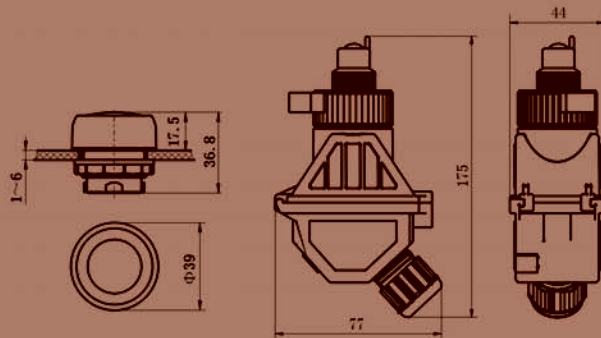

电缆引入外径：Φ5.5 ~ 13mm

Cable entry outer diameter: Φ5.5 ~ 13mm.

符合：CE 0575

Conformity to: CE 0575

**订购规格 Order specifications:**

	操作头颜色 Colour of operation head	按钮触点/信号灯电压 Button contact / the voltage of signal lamp	订购号 Order No.
	红 Red	 12V - 250V AC/DC	CZ0212-PR 9301 CZ0212-PG 9301 CZ0212-PY 9301 CZ0212-PB 9301 CZ0212-PW 9301
绿 Green			
黄 Yellow			
兰 Blue			
白 White			
红 Red	 12V - 250V AC/DC	CZ0212-PR 9401 CZ0212-PG 9401 CZ0212-PY 9401 CZ0212-PB 9401 CZ0212-PW 9401	
绿 Green			
黄 Yellow			
兰 Blue			
白 White			

**外形尺寸 Outline dimensions:**

 P□ 信号灯带按钮操作头  
 P□ Operation head of signal lamp with button

 CZ0212 面板式安装防爆信号灯带按钮模块  
 CZ0212 Explosion-proof signal lamp with button module for panel mounting

**面板式安装外形尺寸**

The outline dimensions for panel mounting

 安装间距  
 Mounting pitches