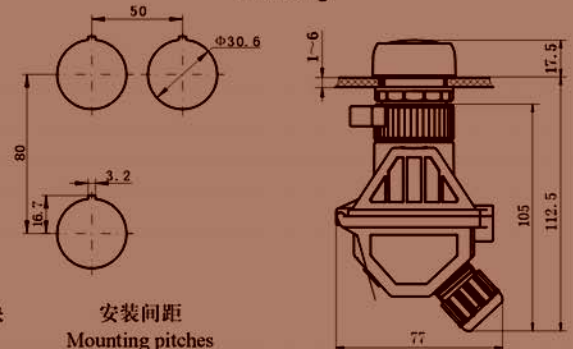

电缆引入外径：Φ5.5 ~ 13mm

Cable entry outer diameter: Φ5.5 ~ 13mm.

符合：CE 0575

Conformity to: CE 0575

**订购规格 Order specifications:**

	操作头颜色 Colour of operation head	按钮触点/信号灯电压 Button contact / the voltage of signal lamp	订购号 Order No.
	红 Red	 12V - 250V AC/DC	CZ0212-PR 9301 CZ0212-PG 9301 CZ0212-PY 9301 CZ0212-PB 9301 CZ0212-PW 9301
绿 Green			
黄 Yellow			
兰 Blue			
白 White			
红 Red	 12V - 250V AC/DC	CZ0212-PR 9401 CZ0212-PG 9401 CZ0212-PY 9401 CZ0212-PB 9401 CZ0212-PW 9401	
绿 Green			
黄 Yellow			
兰 Blue			
白 White			

**外形尺寸 Outline dimensions:**

 P□ 信号灯带按钮操作头  
 P□ Operation head of signal lamp with button

 CZ0212 面板式安装防爆信号灯带按钮模块  
 CZ0212 Explosion-proof signal lamp with button module for panel mounting

**面板式安装外形尺寸**

The outline dimensions for panel mounting

 安装间距  
 Mounting pitches